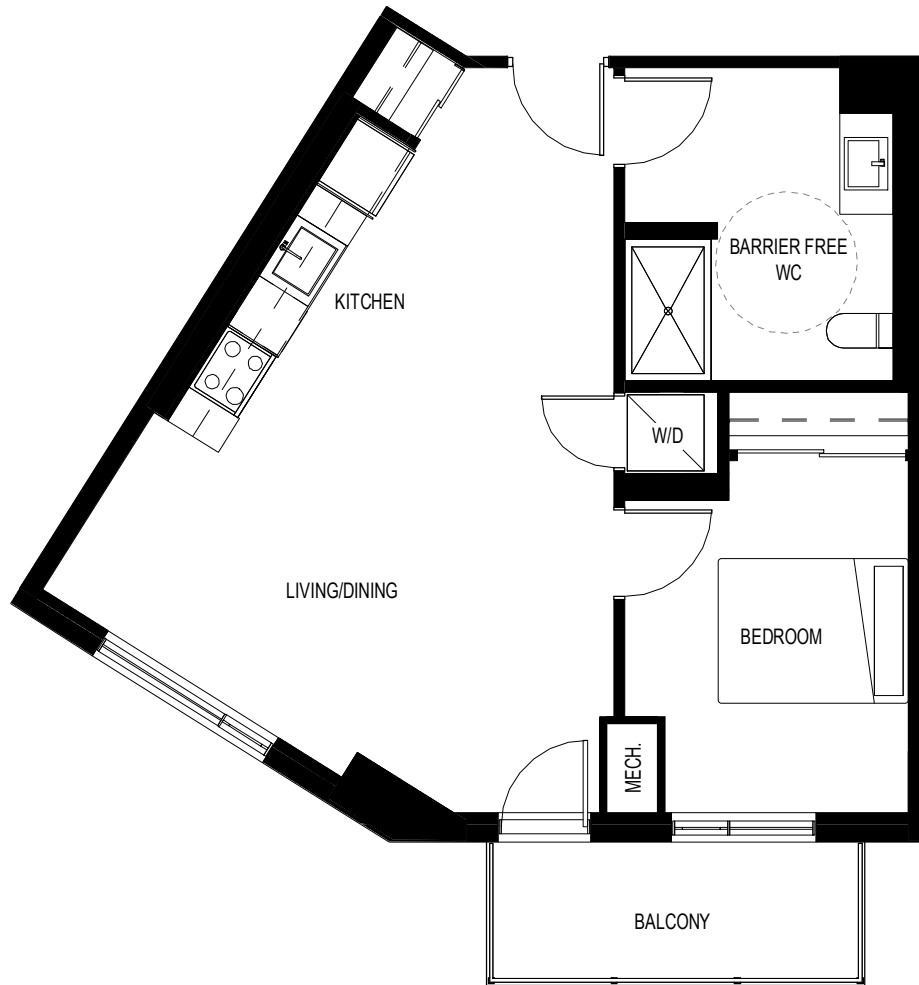

1151 FLOOR 4

TERON ROAD

UNIT TYPE S4 - 685 SQ.FT (BARRIER FREE+)

1151 TERON ROAD