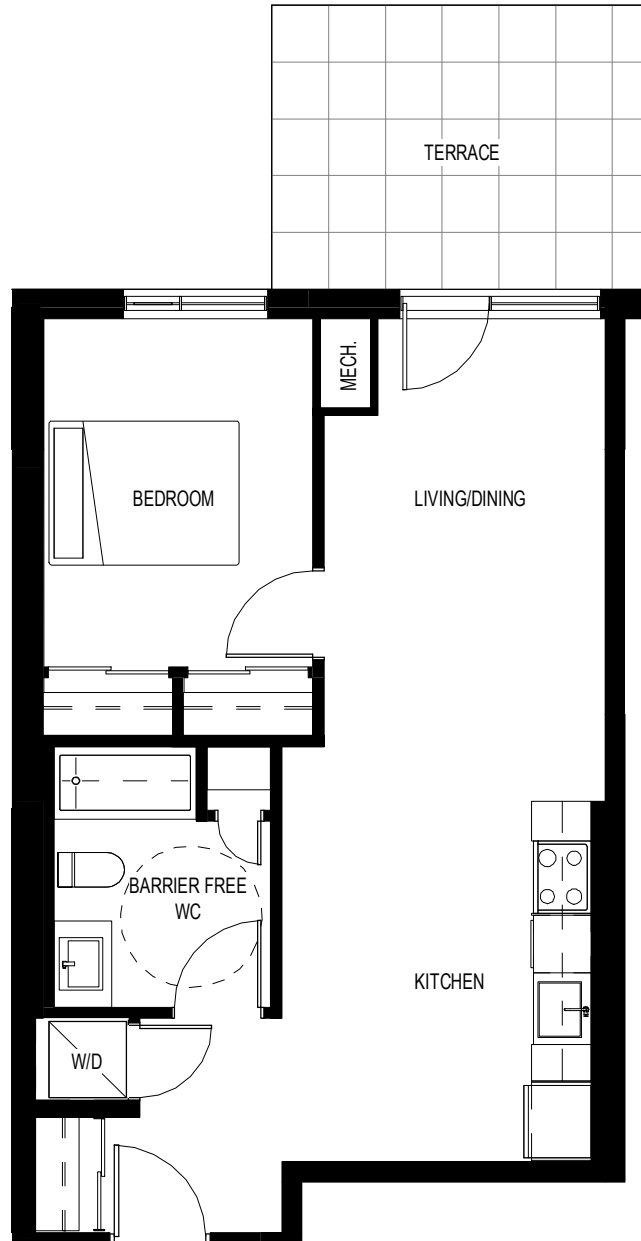

1151 FLOOR 1

TERON ROAD

UNIT TYPE B - 656 SQ.FT (BARRIER FREE)

1151 TERON ROAD