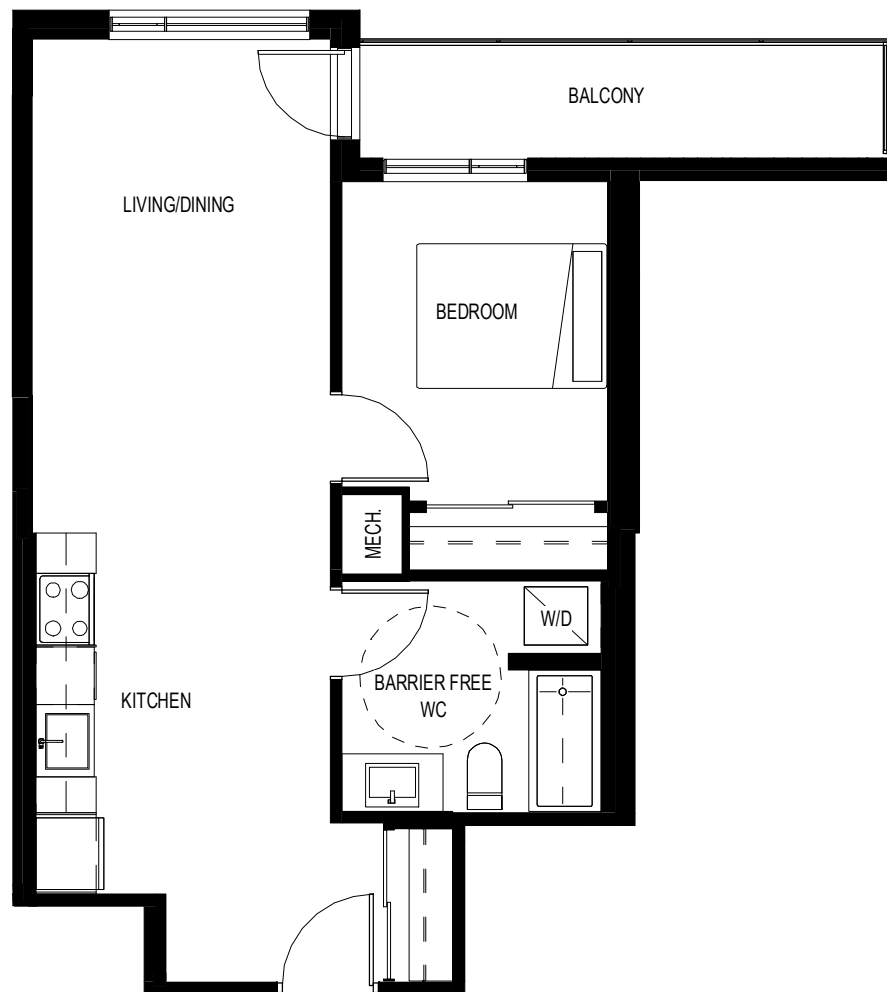

1151 FLOOR 8

TERON ROAD

UNIT TYPE J8 - 628 SQ.FT (BARRIER FREE)

1151 TERON ROAD