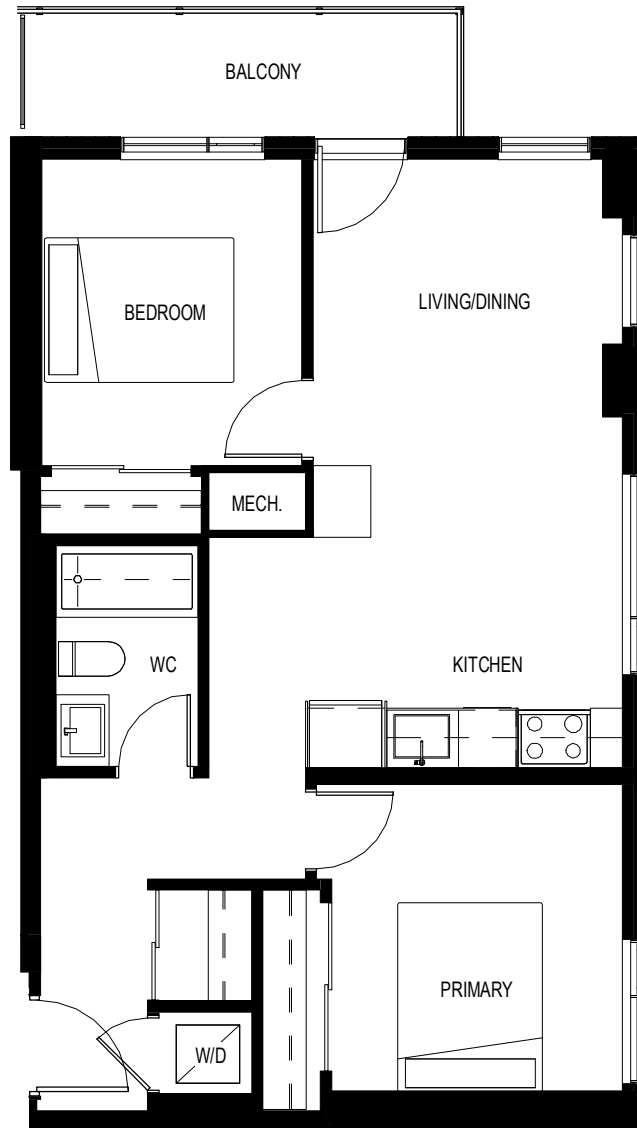

1151 FLOOR 9

TERON ROAD

**UNIT TYPE W - 735 SQ.FT**

1151 TERON ROAD