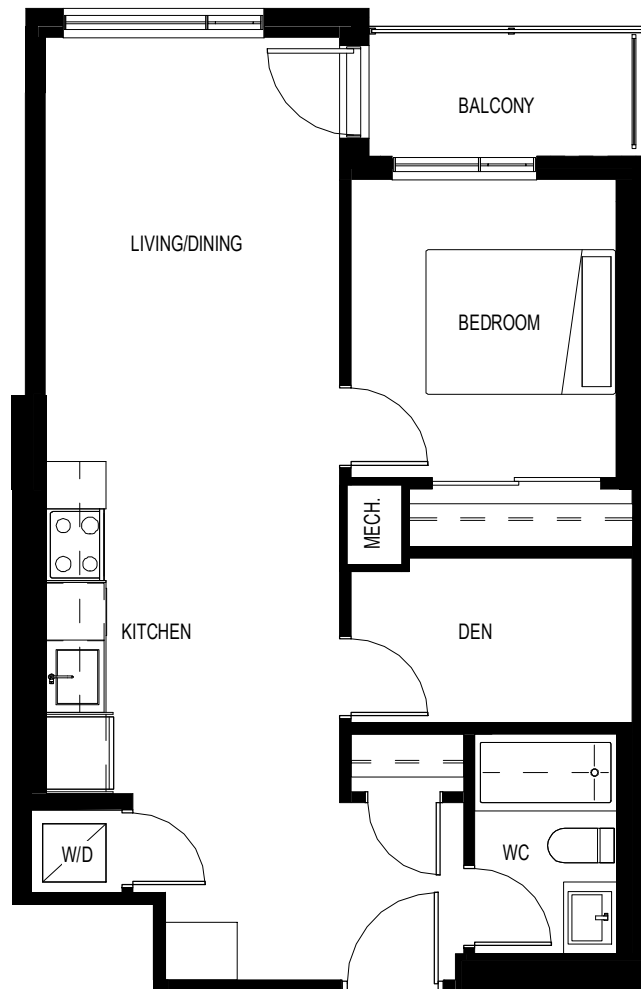

1151 FLOOR 9

TERON ROAD

UNIT TYPE J9 - 658 SQ.FT

1151 TERON ROAD