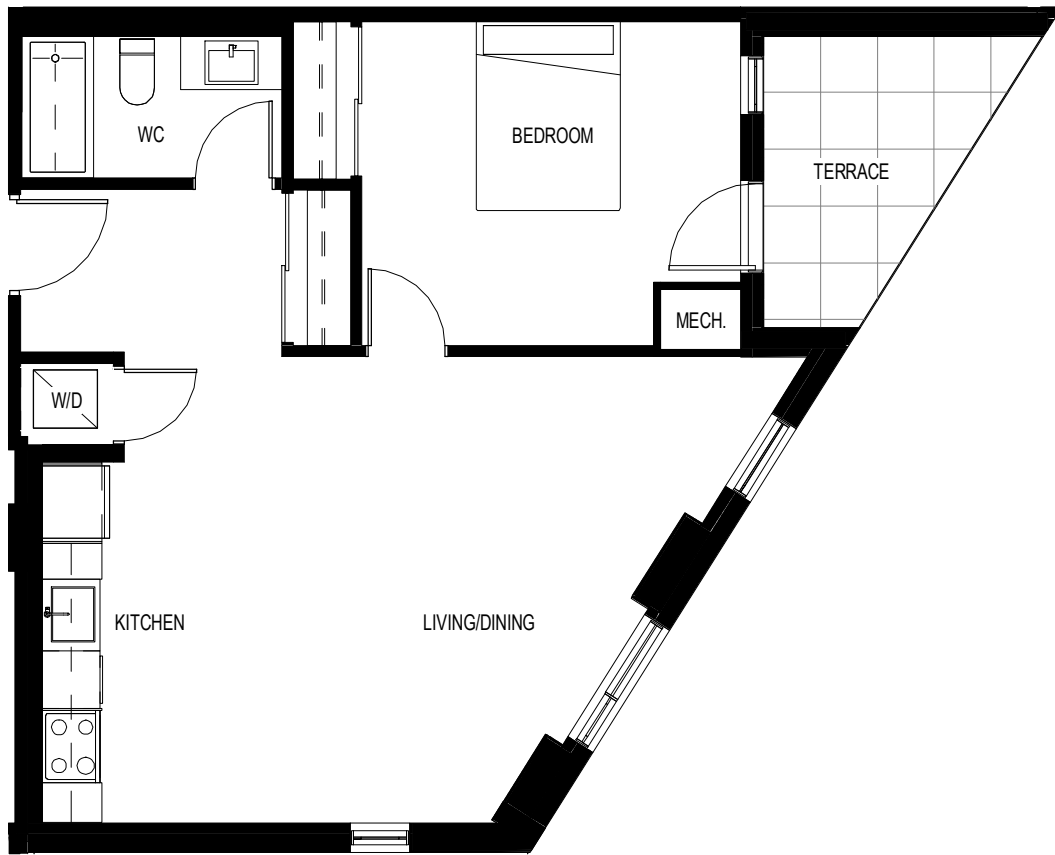

1151 FLOOR 1

TERON ROAD

UNIT TYPE E - 723 SQ.FT

1151 TERON ROAD