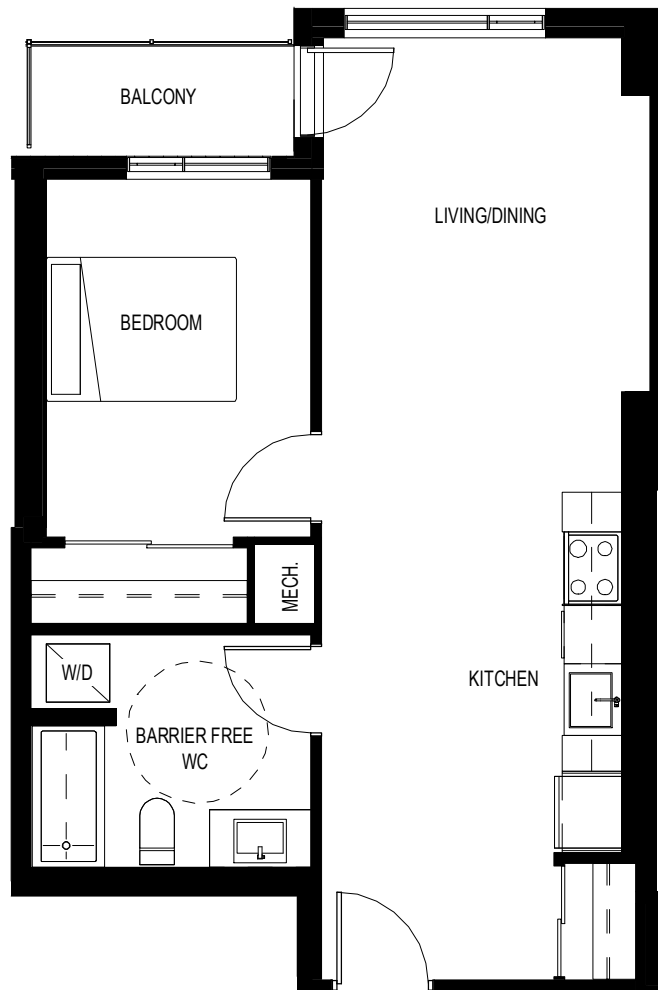

TERON ROAD  
1151 FLOORS 2, 3, 4, 5, 6, 7, 8, & 9

## UNIT TYPE L - 665 SQ.FT (BARRIER FREE)

1151 TERON ROAD