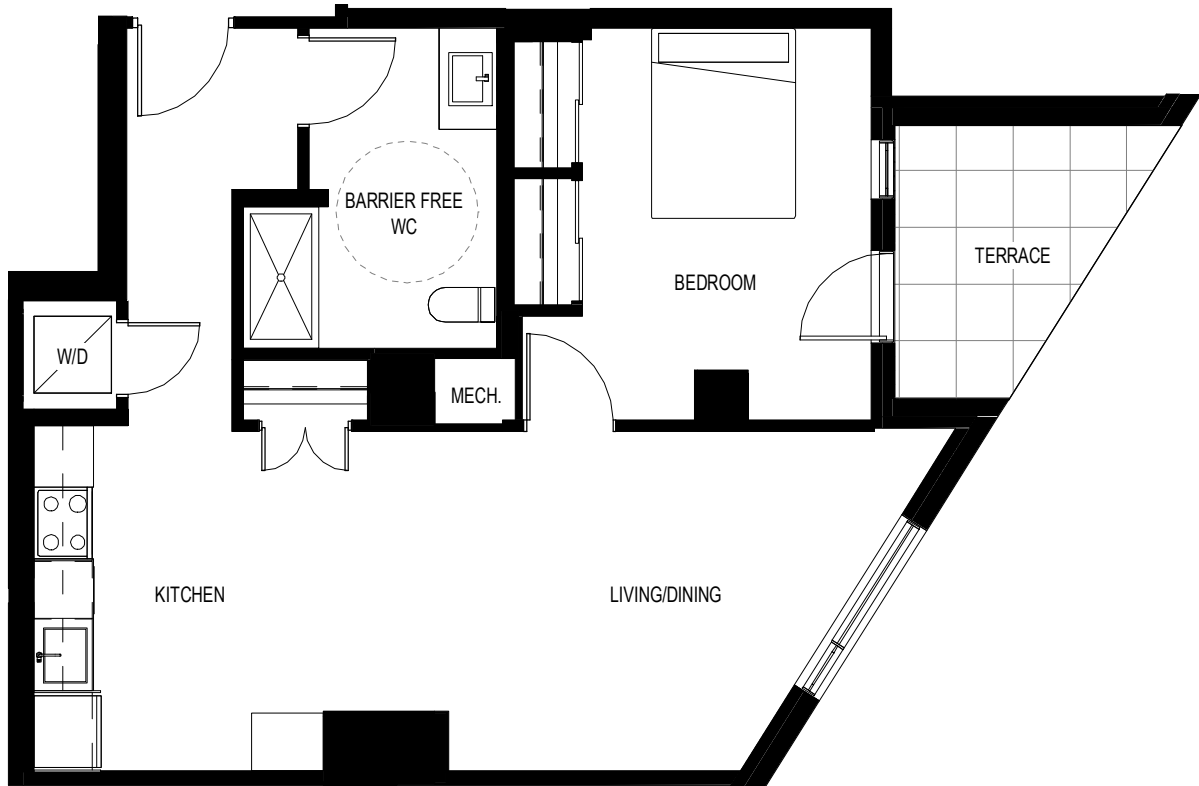

1151 FLOOR 1

TERON ROAD

## UNIT TYPE D - 785 SQ.FT (BARRIER FREE+)

1151 TERON ROAD