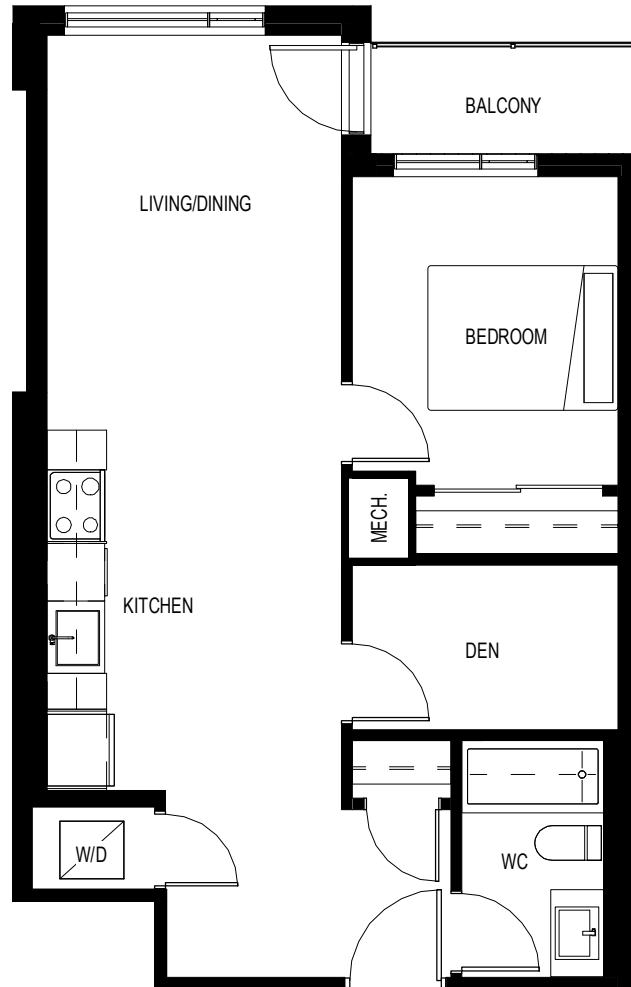

TERON ROAD  
1151 FLOORS 2, 3, 4, 5, 6, & 7

## UNIT TYPE J2 - 653 SQ.FT

1151 TERON ROAD