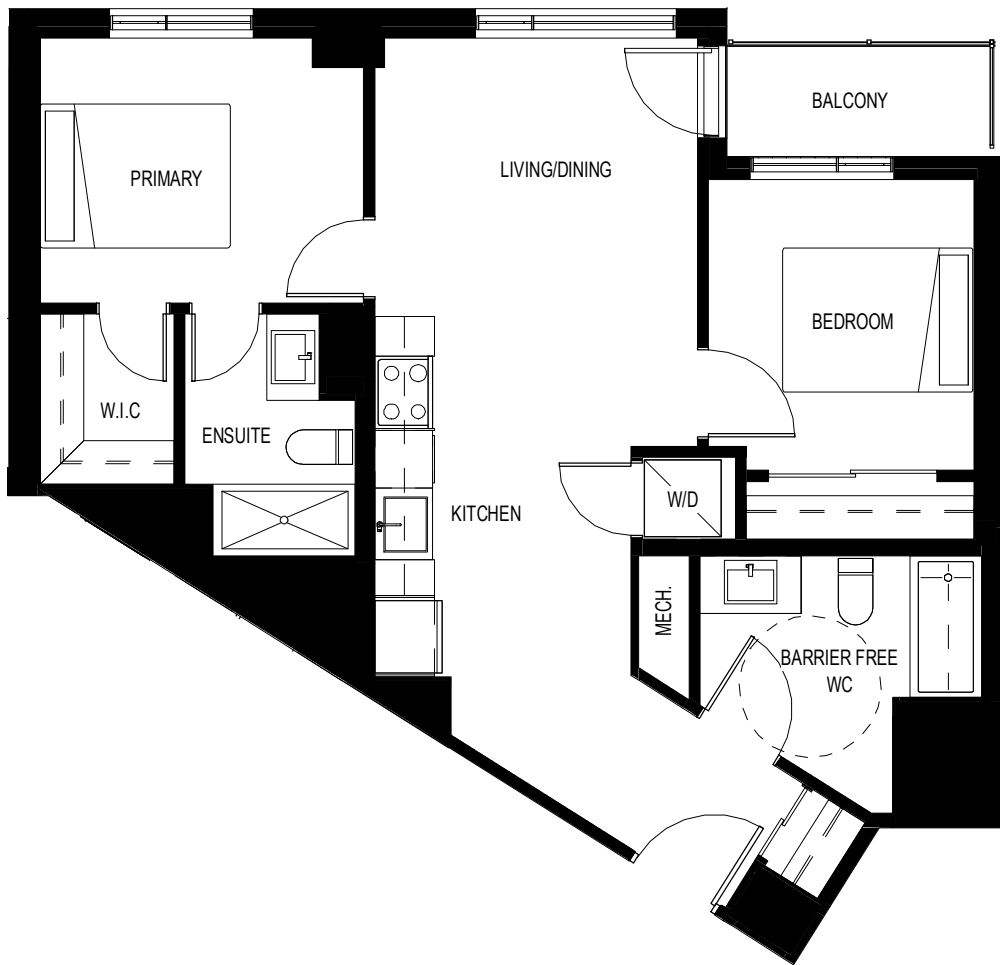

TERON ROAD  
1151 FLOORS 2, 3, 4, 5, 6, 7, 8, & 9

## UNIT TYPE I - 797 SQ.FT (BARRIER FREE)

1151 TERON ROAD