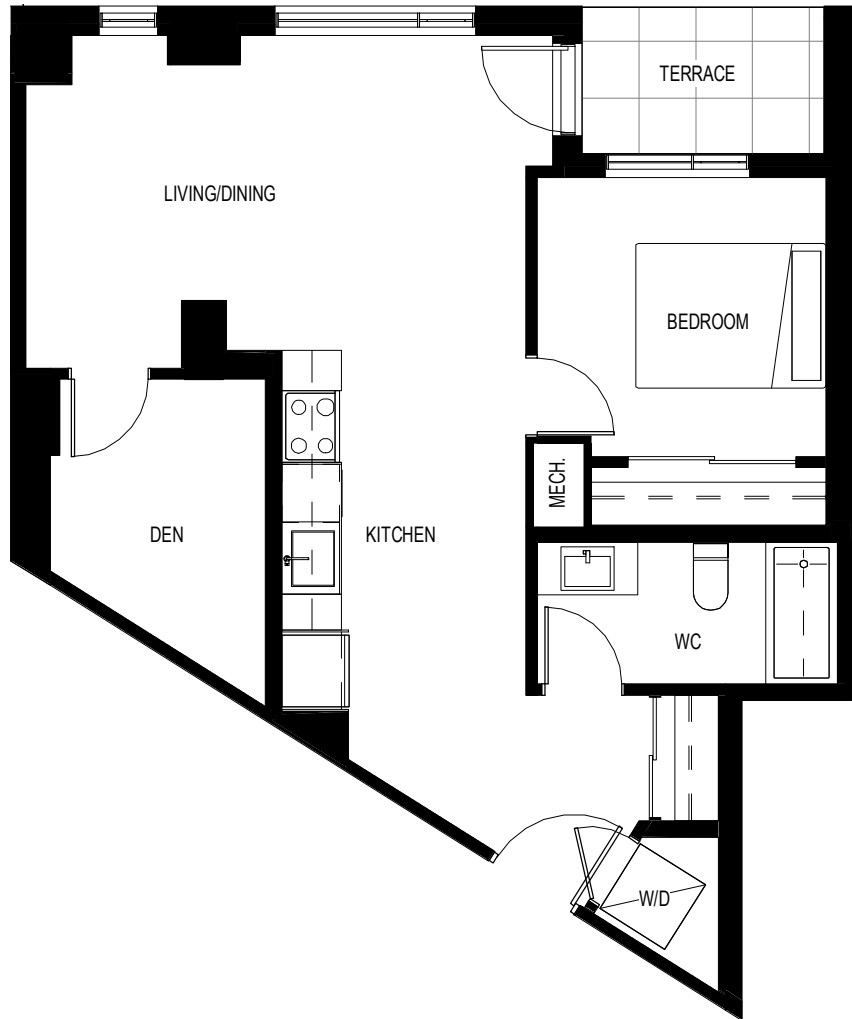

1151 FLOOR 1

TERON ROAD

UNIT TYPE Z - 733 SQ.FT

1151 TERON ROAD