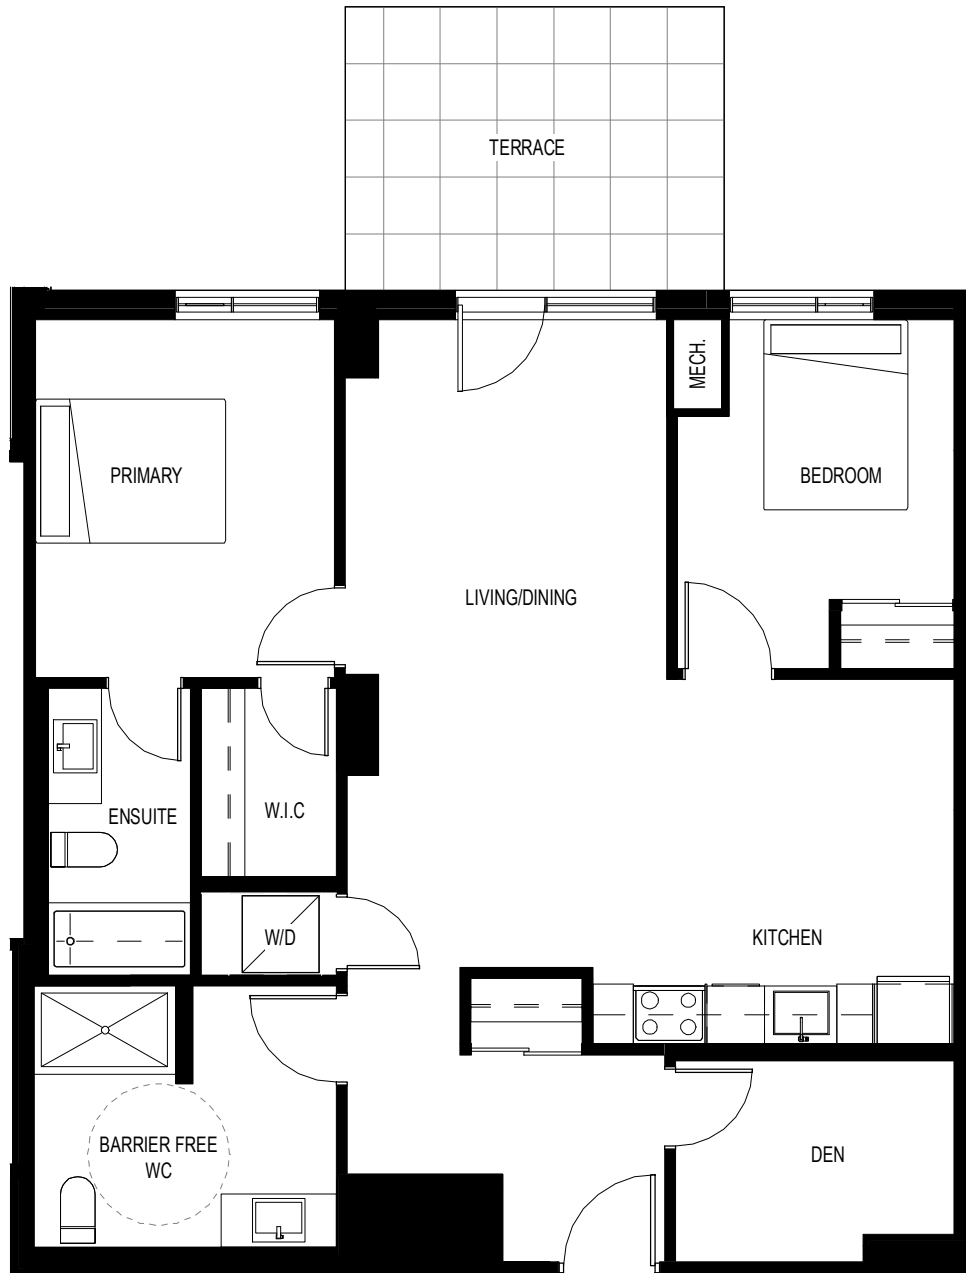

TERON ROAD

1151 FLOOR 1

UNIT TYPE A - 1114 SQ.FT (BARRIER FREE+)

1151 TERON ROAD