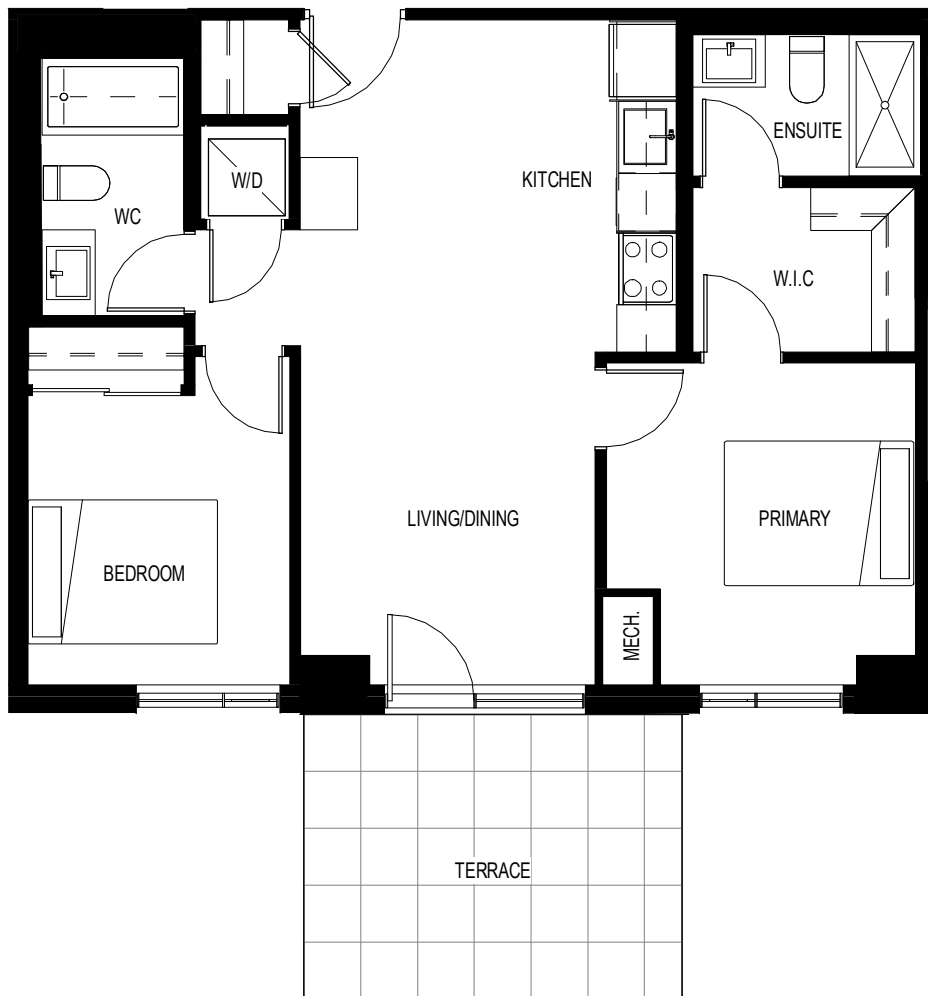

1151 FLOOR 1

TERON ROAD

UNIT TYPE F - 787 SQ.FT

1151 TERON ROAD